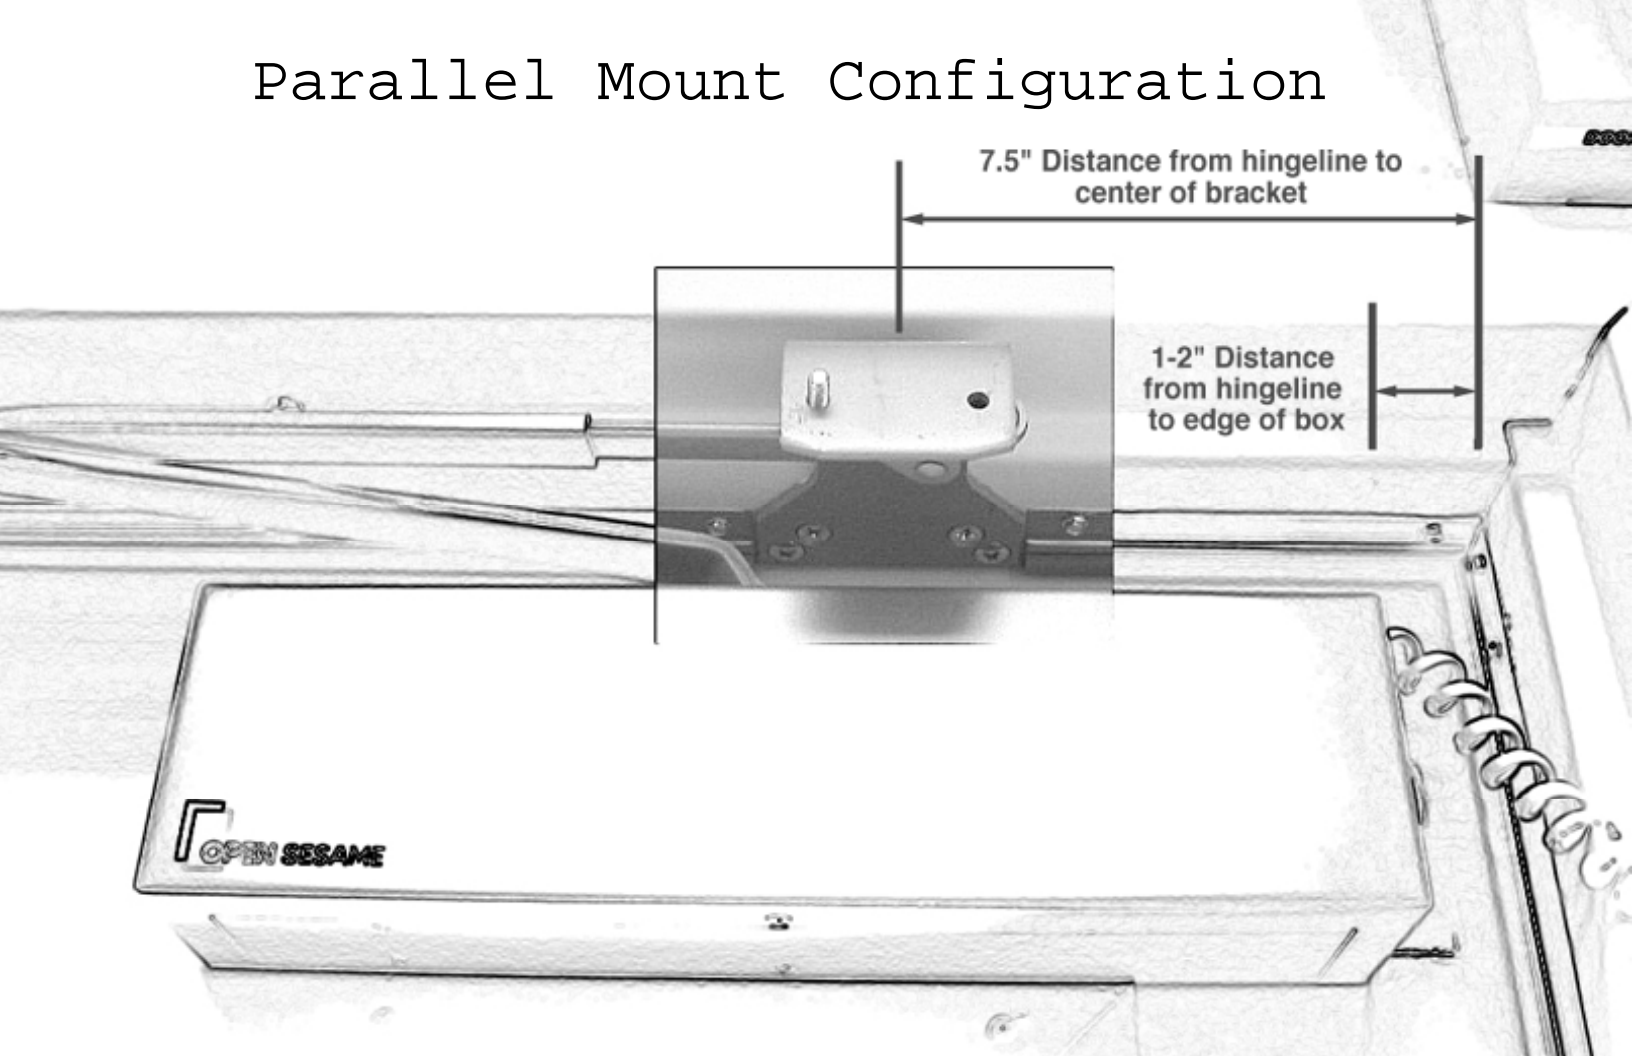

# Parallel Mount Configuration

Arm

Door Operator

Shoe at end of arm  
attached to parallel  
mount bracket.

Bracket is screwed  
into top of door  
frame.